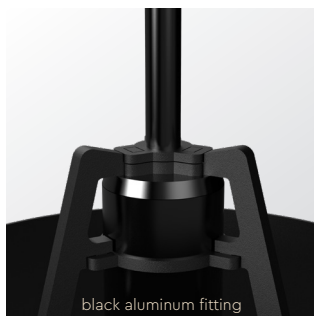

TONONE

technical specifications

black aluminum fitting

		solid brass fitting	black aluminum fitting
	smokey black	1675	1686
	flux green	1676	1687
	pure white	1677	1688
	midnight grey	1678	1689
	ash grey	1679	1690
	striking orange	1680	1691
	lightning white	1681	1692
	thunder blue	1682	1693
	daybreak rose	1683	1694
	sunny yellow	1684	1695
	ice blue	1685	1696