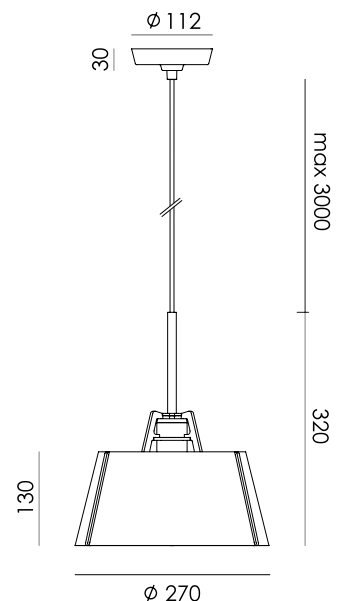

TONONE

technical specifications

BELLA pendant

Design by Anton de Groof, 2022

The Tonone Bella is a lamp that adds style and character to your interior. The design is functional, but also contains the typical layering that is created by Anton de Groof. This keeps you looking at the hanging fixture long after the first glance.

What is truly remarkable about the Bella Pendant is the screwless design. The lampshade is crafted with three ribs, which arise from the center of the lamp. In those ribs you will find a slot, where you can clamp the loose plates of the shade. This creates a solid and completely closed lamp, making sure that the light only shines where you want it to: upwards and downwards. As a hanging lamp, the Bella Pendant is perfect to place over a dining table. But she herself says that she is not picky about where she hangs out. Your kitchen island, your living room or even your home office: she will feel right at home at any of these places. Will your place be next?

Type	Pendant
Environment	Indoor
Material	Steel & aluminum
Cord length	Max 3000 mm
Weight	1 kg
Voltage	220-240 V
Max Watt	60 Watt
Socket	E27
IP	20
Lightsource	Lightsource not included
Packaging	
Weight	1,9 kg
Length	30 cm
Width	30 cm
Height	41 cm

TONONE

technical specifications

solid brass fitting

black aluminum fitting

		solid brass fitting	black aluminum fitting
	smokey black	1675	1686
	flux green	1676	1687
	pure white	1677	1688
	midnight grey	1678	1689
	ash grey	1679	1690
	striking orange	1680	1691
	lightning white	1681	1692
	thunder blue	1682	1693
	daybreak rose	1683	1694
	sunny yellow	1684	1695
	ice blue	1685	1696